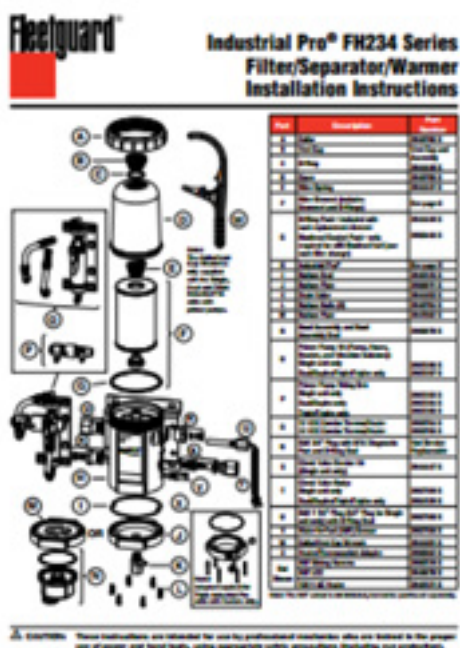

New Product Bulletin

Industrial Pro™ Installation Instructions: FH234 Series Filter/Separator/Warmer

[SB_LT32575.compressed.pdf](#) [1]

English

[SB_LT32575-PT.pdf](#) [2]

Portuguese

[Fuel](#) [3]

LT32575